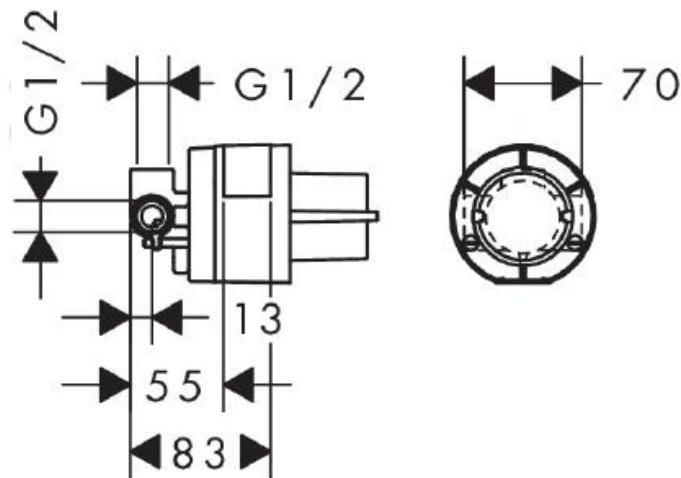

SPECIFICATION SHEET - fittings

BRAND:	hansgrohe	Product Photo:
ORIGIN:	Germany	
SERIES:	Concealed part	
PRODUCT DESCRIPTION:	Basic part for concealed mixers • 2x connection point 1/2" • 1x outlet point 1/2" • matching with Finish set for single lever shower mixer (oval front cover)	
MODEL No.	13620 180	
FINISH/COLOUR:	---	
DIMENSIONS:	---	
OPTIONAL MATCHING PARTS:	Finish set for shower mixer in various series	

Technical Informations:

REMINDER:	Pipe flushing must be done before faucets are installed. Failure to do so voids the warranty.
	Do not use cleaners containing abrasive cleansers, ammonia, bleach, acids, waxes, alcohol, solvents or other products not recommended for chrome.
	All information is for reference only, installation shall always be based on the actual product delivered.