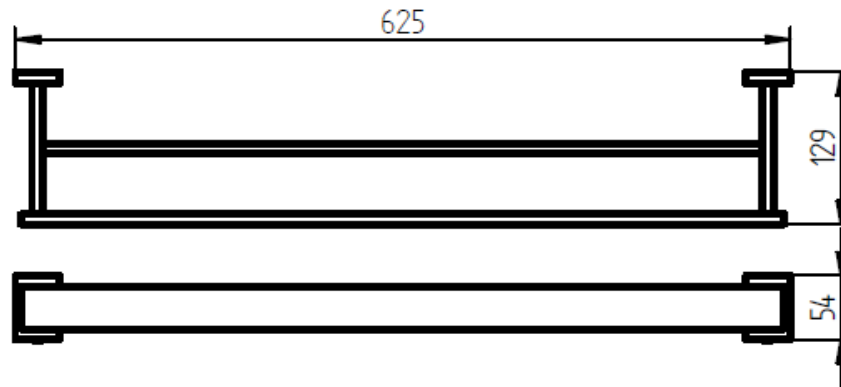

SPECIFICATION SHEET - bathroom accessories

BRAND:	HACEKA	Product Photo:
ORIGIN:	Netherlands	
SERIES:	EDGE	
PRODUCT DESCRIPTION:	Double towel bar 60cm	
MODEL No.	403329	
FINISH/COLOUR:	Chrome	
DIMENSIONS:	129 x 625 x 54mm	
OPTIONAL MATCHING PARTS:		

Technical Informations:

REMINDER:	Do not use cleaners containing abrasive cleansers, ammonia, bleach, acids, waxes, alcohol, solvents or other products not recommended for chrome.
	All information is for reference only, installation shall always be based on the actual product delivered.