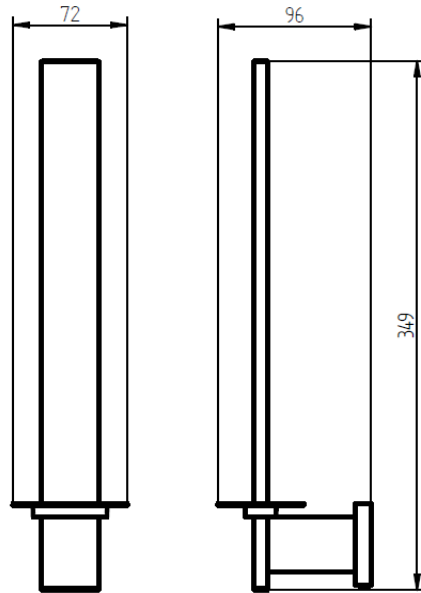

SPECIFICATION SHEET - bathroom accessories

BRAND:	HACEKA	Product Photo:
ORIGIN:	Netherlands	
SERIES:	EDGE	
PRODUCT DESCRIPTION:	Spare roll holder	
MODEL No.	403324	
FINISH/COLOUR:	Chrome	
DIMENSIONS:	96 x 72 x 349mm	
OPTIONAL MATCHING PARTS:		

Technical Informations:

REMINDER:	Do not use cleaners containing abrasive cleansers, ammonia, bleach, acids, waxes, alcohol, solvents or other products not recommended for chrome.
	All information is for reference only, installation shall always be based on the actual product delivered.