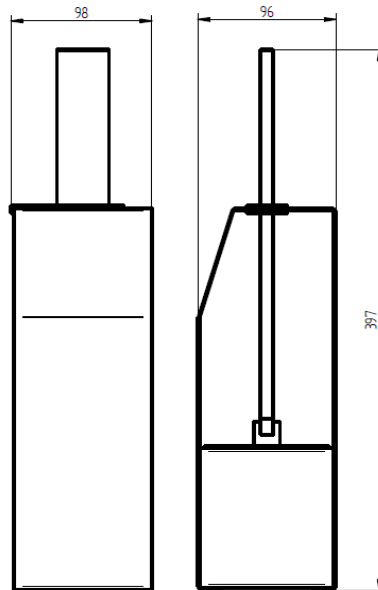

SPECIFICATION SHEET - bathroom accessories

BRAND:	HACEKA	Product Photo:
ORIGIN:	Netherlands	
SERIES:	EDGE	
PRODUCT DESCRIPTION:	W.c. brush with holder free standing	
MODEL No.	403320	
FINISH/COLOUR:	Chrome	
DIMENSIONS:	96 x 98 x 397mm	
OPTIONAL MATCHING PARTS:		

Technical Informations:

REMINDER:	Do not use cleaners containing abrasive cleansers, ammonia, bleach, acids, waxes, alcohol, solvents or other products not recommended for chrome.
	All information is for reference only, installation shall always be based on the actual product delivered.