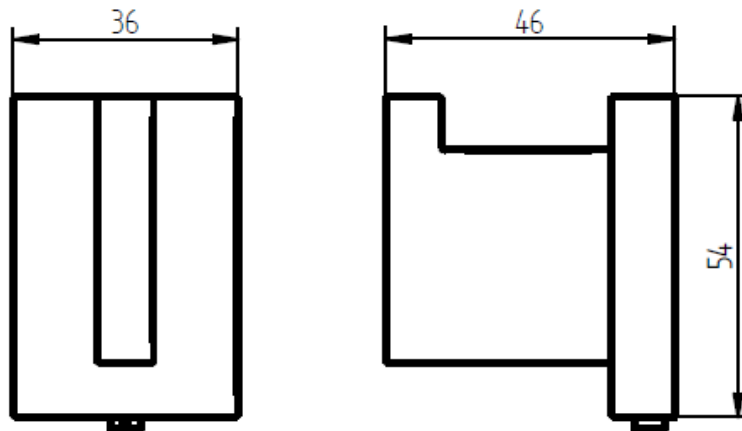

SPECIFICATION SHEET - bathroom accessories

BRAND:	HACEKA	Product Photo:
ORIGIN:	Netherlands	
SERIES:	EDGE	
PRODUCT DESCRIPTION:	Single robe hook	
MODEL No.	403312	
FINISH/COLOUR:	Chrome	
DIMENSIONS:	46 x 36 x 54mm	
OPTIONAL MATCHING PARTS:		

Technical Informations:

REMINDER:	Do not use cleaners containing abrasive cleansers, ammonia, bleach, acids, waxes, alcohol, solvents or other products not recommended for chrome.
	All information is for reference only, installation shall always be based on the actual product delivered.