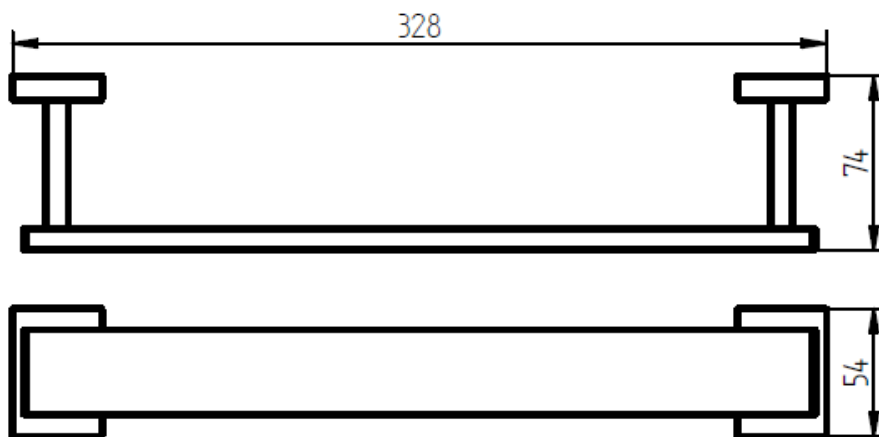

SPECIFICATION SHEET - bathroom accessories

BRAND:	HACEKA	Product Photo:
ORIGIN:	Netherlands	
SERIES:	EDGE	
PRODUCT DESCRIPTION:	Towel bar 60cm	
MODEL No.	403306	
FINISH/COLOUR:	Chrome	
DIMENSIONS:	74 x 328 x 54mm	
OPTIONAL MATCHING PARTS:		

Technical Informations:

REMINDER:	Do not use cleaners containing abrasive cleansers, ammonia, bleach, acids, waxes, alcohol, solvents or other products not recommended for chrome.
	All information is for reference only, installation shall always be based on the actual product delivered.