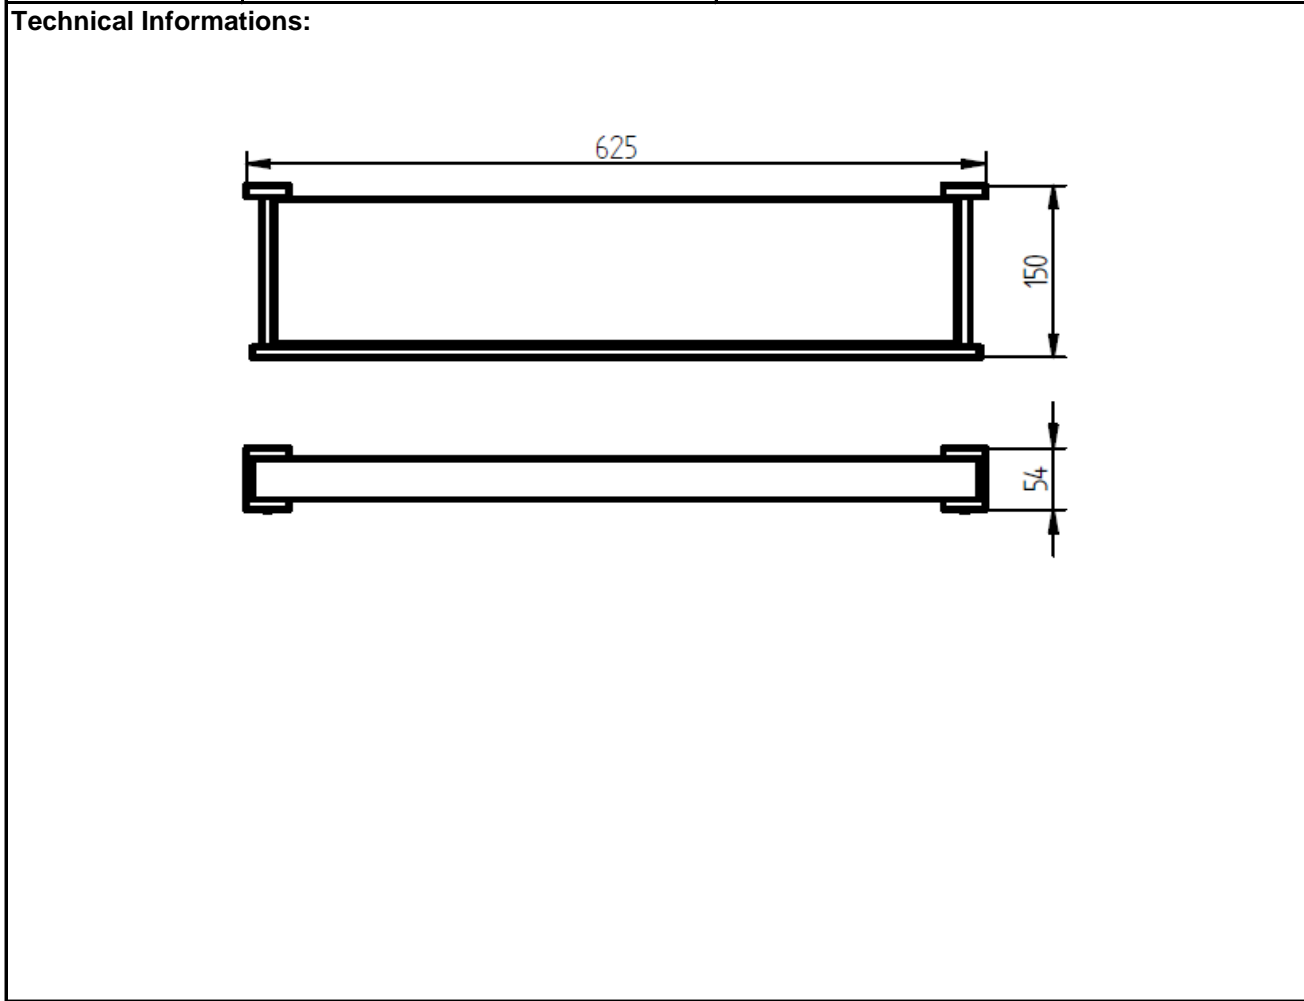

SPECIFICATION SHEET - bathroom accessories

BRAND:	HACEKA	Product Photo: 
ORIGIN:	Netherlands	
SERIES:	EDGE	
PRODUCT DESCRIPTION:	Glass shelf 60cm	
MODEL No.	403301	
FINISH/COLOUR:	Chrome	
DIMENSIONS:	150 x 625 x 54mm	
OPTIONAL MATCHING PARTS:		