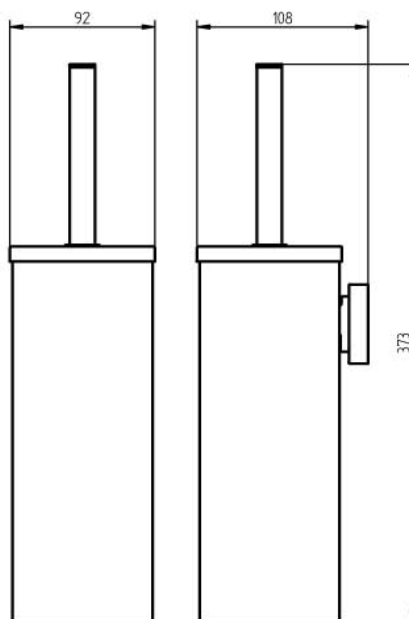

Technical Informations:

REMINDER:

Do not use cleaners containing abrasive cleansers, ammonia, bleach, acids, waxes, alcohol, solvents or other products not recommended for chrome.

All information is for reference only, installation shall always be based on the actual product delivered.