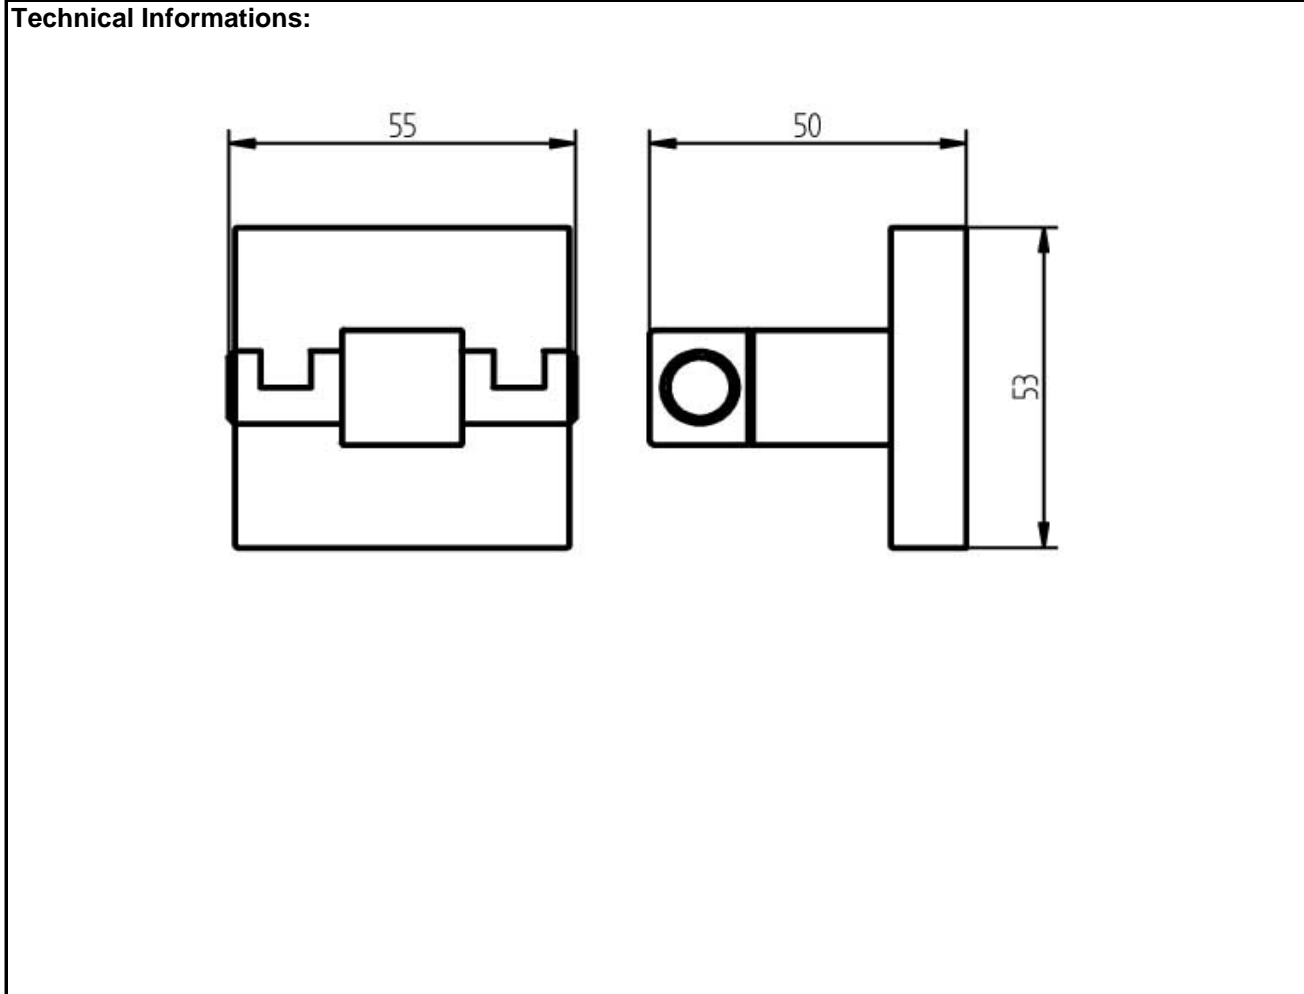

SPECIFICATION SHEET - bathroom accessories

BRAND:	HACEKA	Product Photo: 
ORIGIN:	Netherlands	
SERIES:	MEZZO	
PRODUCT DESCRIPTION:	Double robe hook	
MODEL No.	403018	
FINISH/COLOUR:	Chrome	
DIMENSIONS:	50 x 55 x 53mm	
OPTIONAL MATCHING PARTS:		