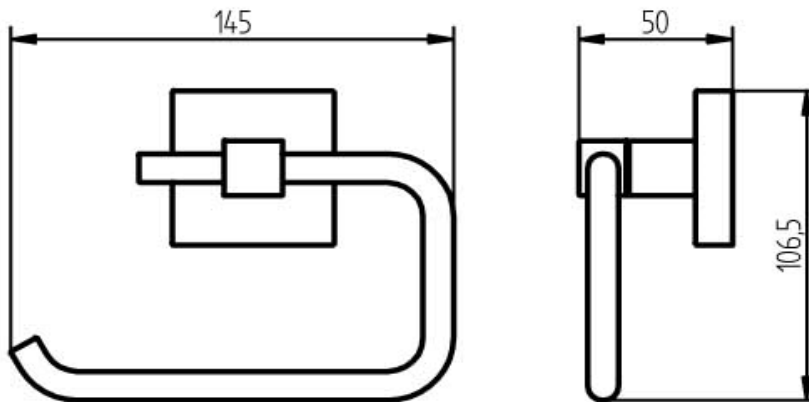

SPECIFICATION SHEET - bathroom accessories

BRAND:	HACEKA	Product Photo:
ORIGIN:	Netherlands	
SERIES:	MEZZO	
PRODUCT DESCRIPTION:	Roll holder	
MODEL No.	403014	
FINISH/COLOUR:	Chrome	
DIMENSIONS:	50 x 145 x 106.5mm	
OPTIONAL MATCHING PARTS:		

Technical Informations:

REMINDER:	Do not use cleaners containing abrasive cleansers, ammonia, bleach, acids, waxes, alcohol, solvents or other products not recommended for chrome.
	All information is for reference only, installation shall always be based on the actual product delivered.