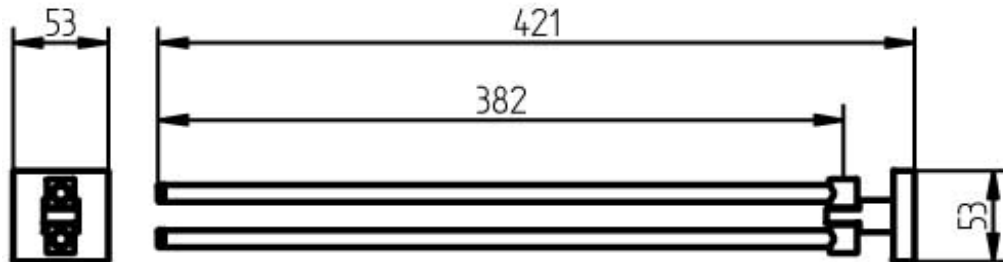

SPECIFICATION SHEET - bathroom accessories

BRAND:	HACEKA	Product Photo:
ORIGIN:	Netherlands	
SERIES:	MEZZO	
PRODUCT DESCRIPTION:	Swivel double towel rail	
MODEL No.	403011	
FINISH/COLOUR:	Chrome	
DIMENSIONS:	421 x 53 x 53mm	
OPTIONAL MATCHING PARTS:		

Technical Informations:

REMINDER:	Do not use cleaners containing abrasive cleansers, ammonia, bleach, acids, waxes, alcohol, solvents or other products not recommended for chrome.
	All information is for reference only, installation shall always be based on the actual product delivered.