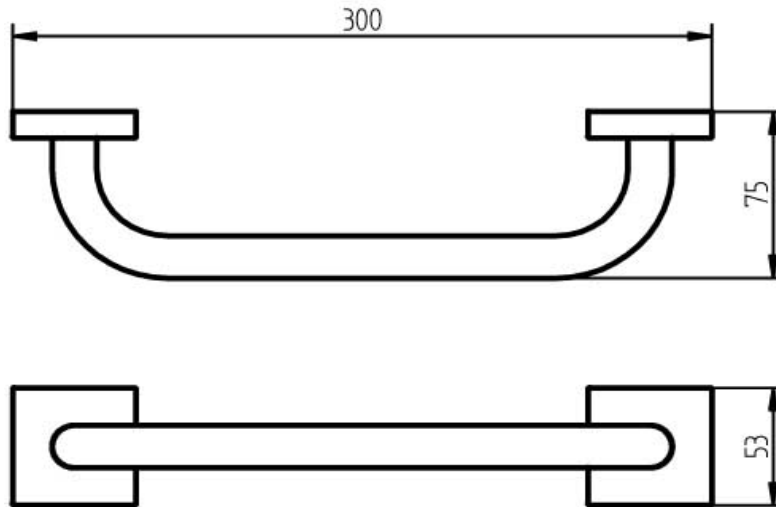

SPECIFICATION SHEET - bathroom accessories

BRAND:	HACEKA	Product Photo:
ORIGIN:	Netherlands	
SERIES:	MEZZO	
PRODUCT DESCRIPTION:	Bath grip 28cm	
MODEL No.	403007	
FINISH/COLOUR:	Chrome	
DIMENSIONS:	75 x 300 x 53mm	
OPTIONAL MATCHING PARTS:		

Technical Informations:

REMINDER:	Do not use cleaners containing abrasive cleansers, ammonia, bleach, acids, waxes, alcohol, solvents or other products not recommended for chrome. All information is for reference only, installation shall always be based on the actual product delivered.