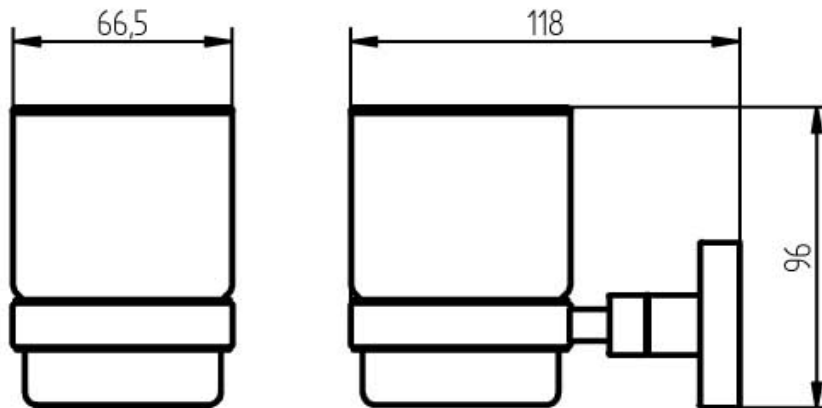

SPECIFICATION SHEET - bathroom accessories

BRAND:	HACEKA	Product Photo:
ORIGIN:	Netherlands	
SERIES:	MEZZO	
PRODUCT DESCRIPTION:	Toothbrush holder with glass	
MODEL No.	403002	
FINISH/COLOUR:	Chrome	
DIMENSIONS:	118 x 66.5 x 96mm	
OPTIONAL MATCHING PARTS:		

Technical Informations:

REMINDER:	Do not use cleaners containing abrasive cleansers, ammonia, bleach, acids, waxes, alcohol, solvents or other products not recommended for chrome.
	All information is for reference only, installation shall always be based on the actual product delivered.