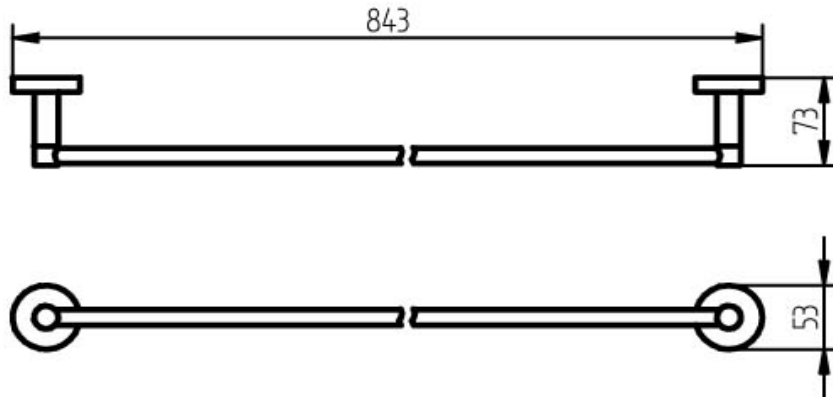

SPECIFICATION SHEET - bathroom accessories

BRAND:	HACEKA	Product Photo:
ORIGIN:	Netherlands	
SERIES:	KOSMOSTEC	
PRODUCT DESCRIPTION:	Towel rail 80cm	
MODEL No.	402421	
FINISH/COLOUR:	Satin	
DIMENSIONS:	73 x 843 x 53mm	
OPTIONAL MATCHING PARTS:		

Technical Informations:

REMINDER:	Do not use cleaners containing abrasive cleansers, ammonia, bleach, acids, waxes, alcohol, solvents or other products not recommended for chrome.
	All information is for reference only, installation shall always be based on the actual product delivered.