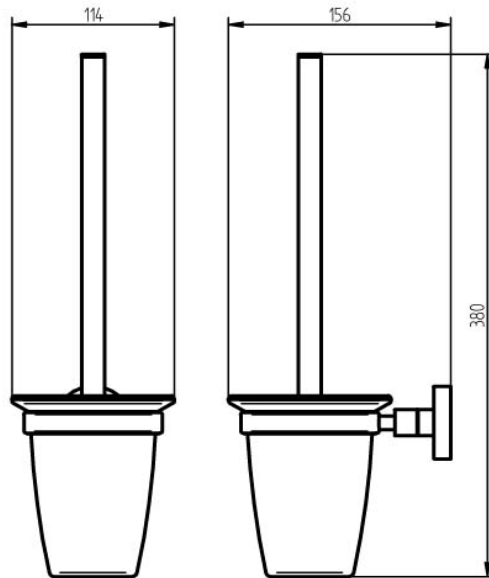

SPECIFICATION SHEET - bathroom accessories

BRAND:	HACEKA	Product Photo:
ORIGIN:	Netherlands	
SERIES:	KOSMOSTEC	
PRODUCT DESCRIPTION:	Glass WC brush with holder	
MODEL No.	402419	
FINISH/COLOUR:	Satin	
DIMENSIONS:	156 x 114 x 380mm	
OPTIONAL MATCHING PARTS:		

Technical Informations:

REMINDER:	Do not use cleaners containing abrasive cleansers, ammonia, bleach, acids, waxes, alcohol, solvents or other products not recommended for chrome.
	All information is for reference only, installation shall always be based on the actual product delivered.