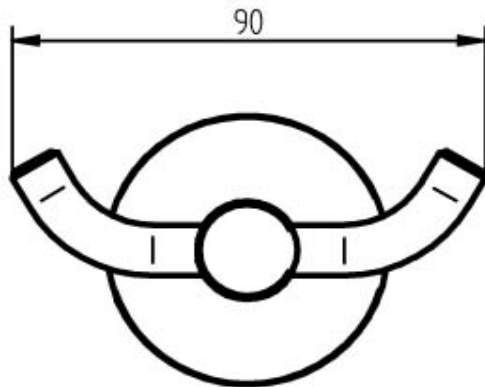

SPECIFICATION SHEET - bathroom accessories

BRAND:	HACEKA	Product Photo:
ORIGIN:	Netherlands	
SERIES:	KOSMOSTEC	
PRODUCT DESCRIPTION:	Double robe hook	
MODEL No.	402418	
FINISH/COLOUR:	Satin	
DIMENSIONS:	50 x 90 x 53mm	
OPTIONAL MATCHING PARTS:		

Technical Informations:

REMINDER:	Do not use cleaners containing abrasive cleansers, ammonia, bleach, acids, waxes, alcohol, solvents or other products not recommended for chrome.
	All information is for reference only, installation shall always be based on the actual product delivered.