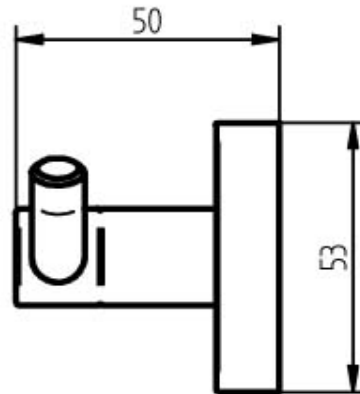

SPECIFICATION SHEET - bathroom accessories

BRAND:	HACEKA	Product Photo:
ORIGIN:	Netherlands	
SERIES:	KOSMOSTEC	
PRODUCT DESCRIPTION:	Double robe hook	
MODEL No.	402418	
FINISH/COLOUR:	Satin	
DIMENSIONS:	50 x 90 x 53mm	
OPTIONAL MATCHING PARTS:		

Technical Informations:

REMINDER:	Do not use cleaners containing abrasive cleansers, ammonia, bleach, acids, waxes, alcohol, solvents or other products not recommended for chrome.
	All information is for reference only, installation shall always be based on the actual product delivered.