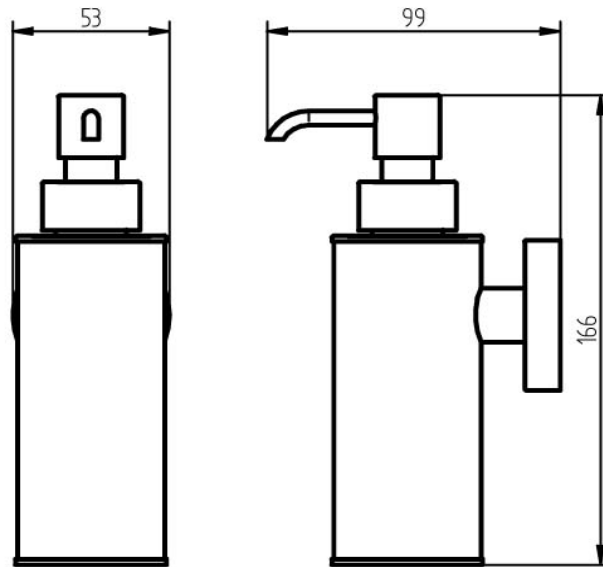

SPECIFICATION SHEET - bathroom accessories

BRAND:	HACEKA	Product Photo:
ORIGIN:	Netherlands	
SERIES:	KOSMOSTEC	
PRODUCT DESCRIPTION:	Liquid soap dispenser with support, metal container	
MODEL No.	402417	
FINISH/COLOUR:	Satin	
DIMENSIONS:	99 x 53 x 166mm	
OPTIONAL MATCHING PARTS:		

Technical Informations:

REMINDER:	Do not use cleaners containing abrasive cleansers, ammonia, bleach, acids, waxes, alcohol, solvents or other products not recommended for chrome.
	All information is for reference only, installation shall always be based on the actual product delivered.