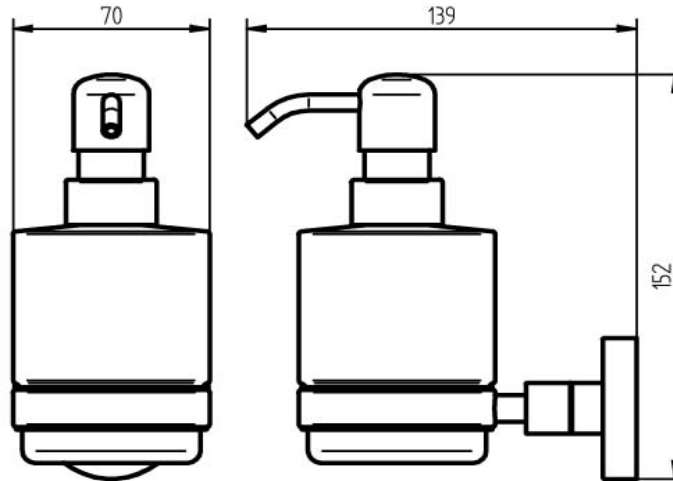

SPECIFICATION SHEET - bathroom accessories

BRAND:	HACEKA	Product Photo:
ORIGIN:	Netherlands	
SERIES:	KOSMOSTEC	
PRODUCT DESCRIPTION:	Liquid soap dispenser with support, plastic container	
MODEL No.	402416	
FINISH/COLOUR:	Satin	
DIMENSIONS:	139 x 70 x 152mm	
OPTIONAL MATCHING PARTS:		

Technical Informations:

REMINDER:	Do not use cleaners containing abrasive cleansers, ammonia, bleach, acids, waxes, alcohol, solvents or other products not recommended for chrome.
	All information is for reference only, installation shall always be based on the actual product delivered.