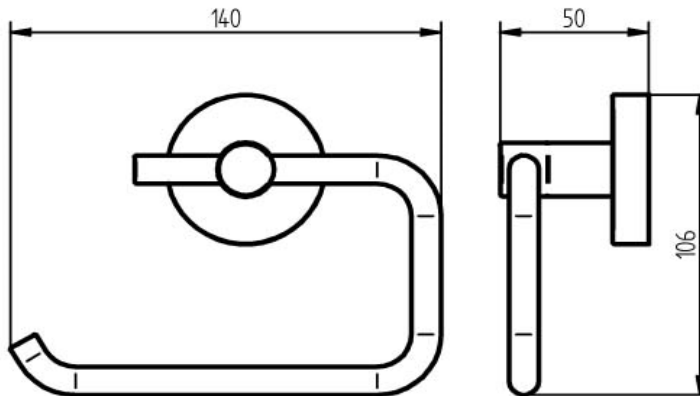

SPECIFICATION SHEET - bathroom accessories

BRAND:	HACEKA	Product Photo:
ORIGIN:	Netherlands	
SERIES:	KOSMOSTEC	
PRODUCT DESCRIPTION:	Roll holder	
MODEL No.	402414	
FINISH/COLOUR:	Satin	
DIMENSIONS:	50 x 140 x 106mm	
OPTIONAL MATCHING PARTS:		

Technical Informations:

REMINDER:	Do not use cleaners containing abrasive cleansers, ammonia, bleach, acids, waxes, alcohol, solvents or other products not recommended for chrome.
	All information is for reference only, installation shall always be based on the actual product delivered.