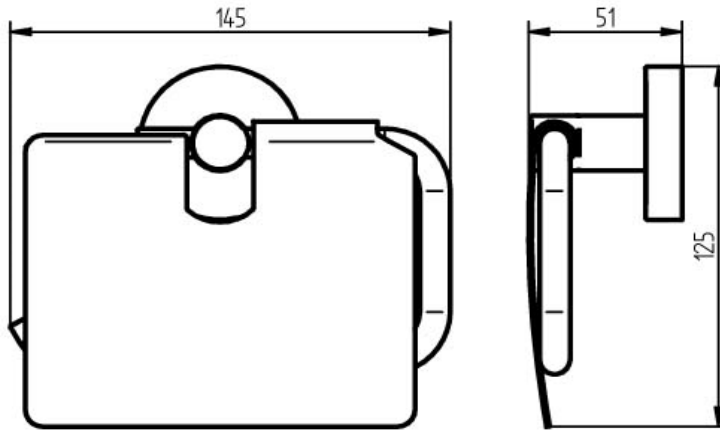

SPECIFICATION SHEET - bathroom accessories

BRAND:	HACEKA	Product Photo:
ORIGIN:	Netherlands	
SERIES:	KOSMOSTEC	
PRODUCT DESCRIPTION:	Roll holder with lid	
MODEL No.	402413	
FINISH/COLOUR:	Satin	
DIMENSIONS:	51 x 145 x 125mm	
OPTIONAL MATCHING PARTS:		

Technical Informations:

REMINDER:	Do not use cleaners containing abrasive cleansers, ammonia, bleach, acids, waxes, alcohol, solvents or other products not recommended for chrome.
	All information is for reference only, installation shall always be based on the actual product delivered.