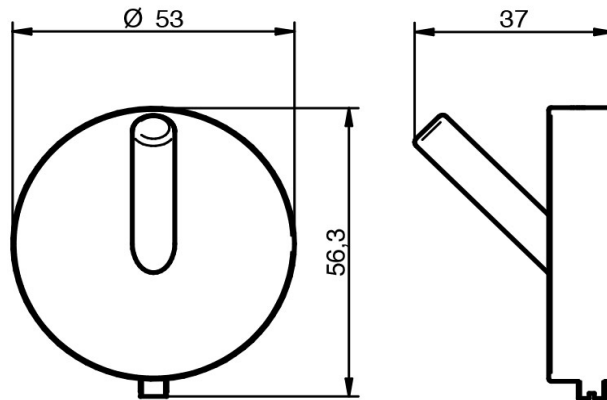

SPECIFICATION SHEET - bathroom accessories

BRAND:	HACEKA	Product Photo:
ORIGIN:	Netherlands	
SERIES:	KOSMOSTEC	
PRODUCT DESCRIPTION:	Single robe hook	
MODEL No.	402412	
FINISH/COLOUR:	Satin	
DIMENSIONS:	37 x 53 x 56.3mm H	
OPTIONAL MATCHING PARTS:		

Technical Informations:

REMINDER:	Do not use cleaners containing abrasive cleansers, ammonia, bleach, acids, waxes, alcohol, solvents or other products not recommended for chrome.
	All information is for reference only, installation shall always be based on the actual product delivered.