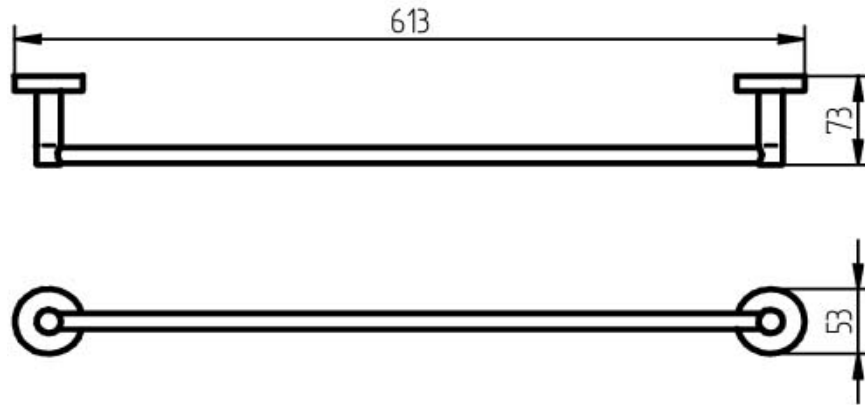

SPECIFICATION SHEET - bathroom accessories

BRAND:	HACEKA	Product Photo:
ORIGIN:	Netherlands	
SERIES:	KOSMOSTEC	
PRODUCT DESCRIPTION:	Towel rail 60cm	
MODEL No.	402409	
FINISH/COLOUR:	Satin	
DIMENSIONS:	73 x 613 x 53mm	
OPTIONAL MATCHING PARTS:		

Technical Informations:

REMINDER:	Do not use cleaners containing abrasive cleansers, ammonia, bleach, acids, waxes, alcohol, solvents or other products not recommended for chrome.
	All information is for reference only, installation shall always be based on the actual product delivered.