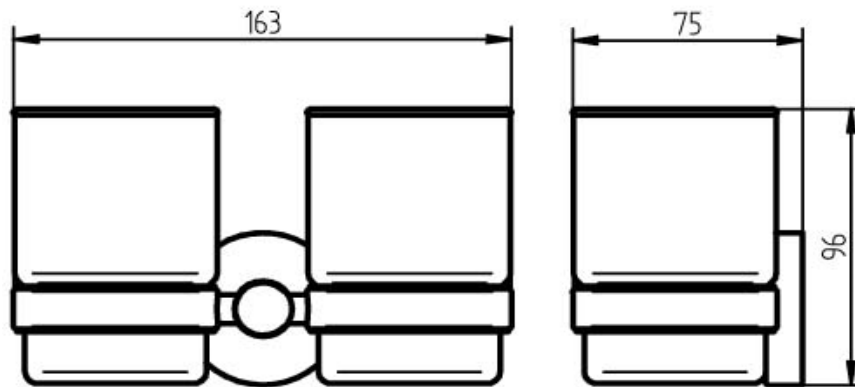

SPECIFICATION SHEET - bathroom accessories

BRAND:	HACEKA	Product Photo:
ORIGIN:	Netherlands	
SERIES:	KOSMOSTEC	
PRODUCT DESCRIPTION:	Double Tumbler glass with holder	
MODEL No.	402408	
FINISH/COLOUR:	Satin	
DIMENSIONS:	75 x 163 x 96mm	
OPTIONAL MATCHING PARTS:		

Technical Informations:

REMINDER:	Do not use cleaners containing abrasive cleansers, ammonia, bleach, acids, waxes, alcohol, solvents or other products not recommended for chrome.
	All information is for reference only, installation shall always be based on the actual product delivered.