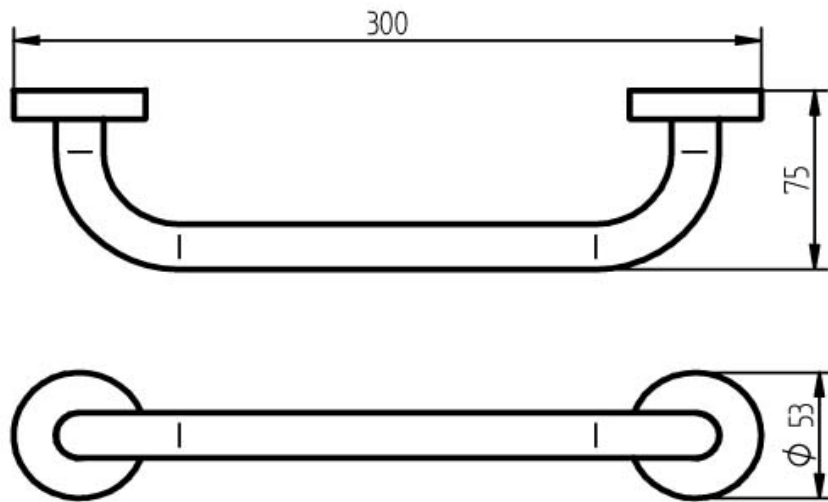

SPECIFICATION SHEET - bathroom accessories

BRAND:	HACEKA	Product Photo:
ORIGIN:	Netherlands	
SERIES:	KOSMOSTEC	
PRODUCT DESCRIPTION:	Handgrip 25cm	
MODEL No.	402407	
FINISH/COLOUR:	Satin	
DIMENSIONS:	75 x 300 x 53mm	
OPTIONAL MATCHING PARTS:		

Technical Informations:

REMINDER:	Do not use cleaners containing abrasive cleansers, ammonia, bleach, acids, waxes, alcohol, solvents or other products not recommended for chrome.
	All information is for reference only, installation shall always be based on the actual product delivered.