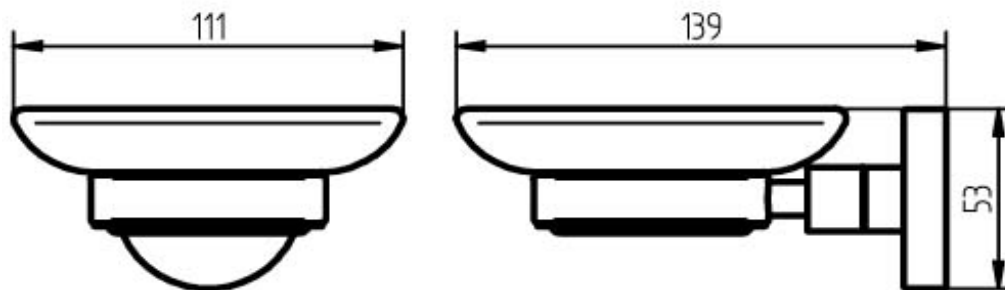

SPECIFICATION SHEET - bathroom accessories

BRAND:	HACEKA	Product Photo:
ORIGIN:	Netherlands	
SERIES:	KOSMOSTEC	
PRODUCT DESCRIPTION:	Soap disc with holder	
MODEL No.	402403	
FINISH/COLOUR:	Satin	
DIMENSIONS:	139 x 111 x 53mm	
OPTIONAL MATCHING PARTS:		

Technical Informations:

REMINDER:	Do not use cleaners containing abrasive cleansers, ammonia, bleach, acids, waxes, alcohol, solvents or other products not recommended for chrome.
	All information is for reference only, installation shall always be based on the actual product delivered.