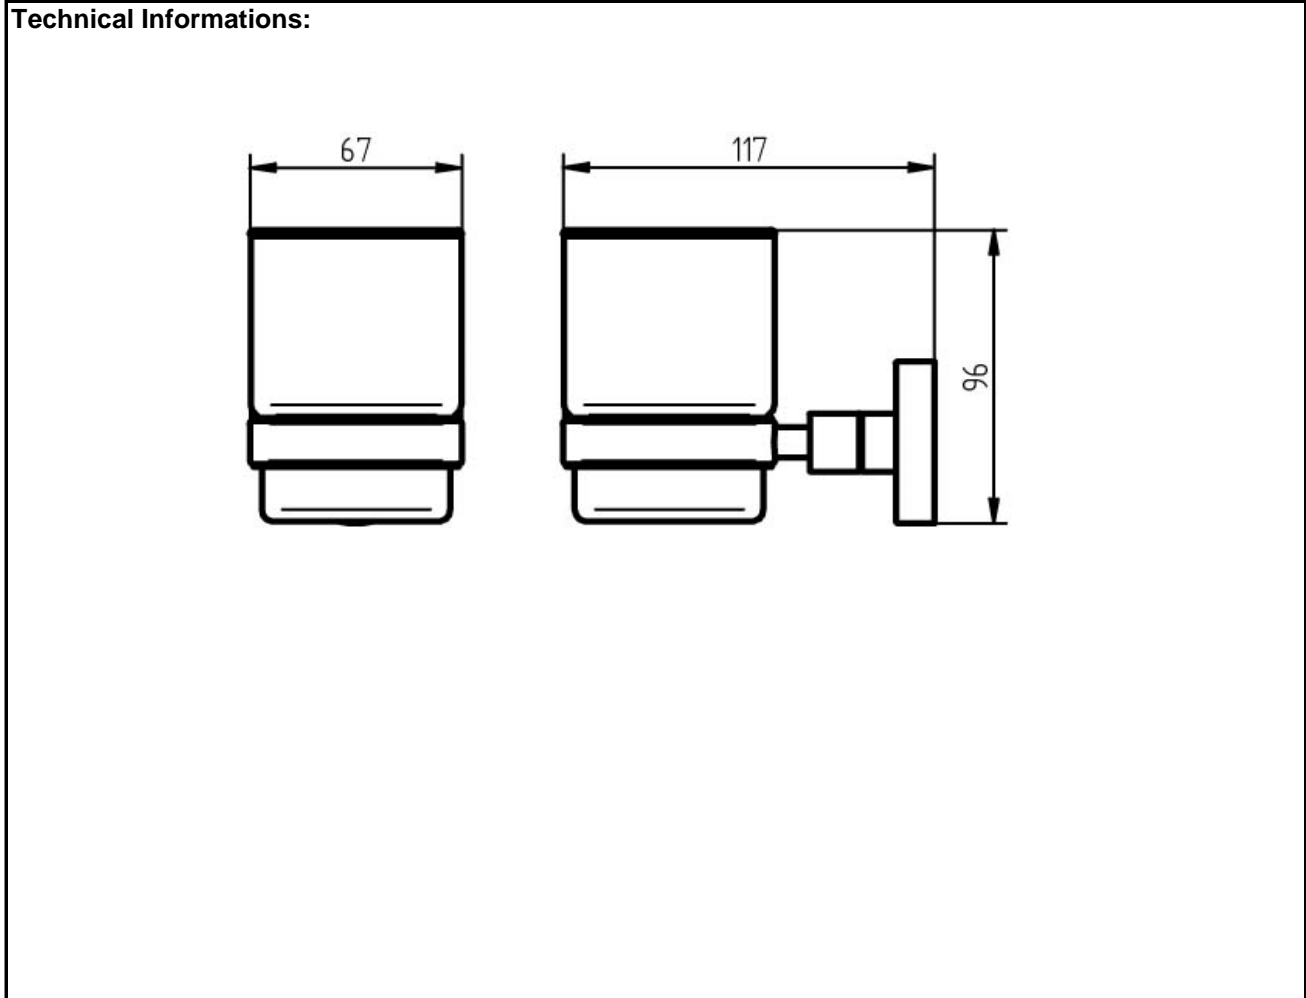

## SPECIFICATION SHEET - bathroom accessories

|                                 |                           |  |
|---------------------------------|---------------------------|--|
| <b>BRAND:</b>                   | <b>HACEKA</b>             | <b>Product Photo:</b><br><br> |
| <b>ORIGIN:</b>                  | Netherlands               |  |
| <b>SERIES:</b>                  | <b>KOSMOSTEC</b>          |  |
| <b>PRODUCT DESCRIPTION:</b>     | Tumbler glass with holder |  |
| <b>MODEL No.</b>                | 402402                    |  |
| <b>FINISH/COLOUR:</b>           | Satin                     |  |
| <b>DIMENSIONS:</b>              | 117 x 67 x 96mm           |  |
| <b>OPTIONAL MATCHING PARTS:</b> |                           |  |