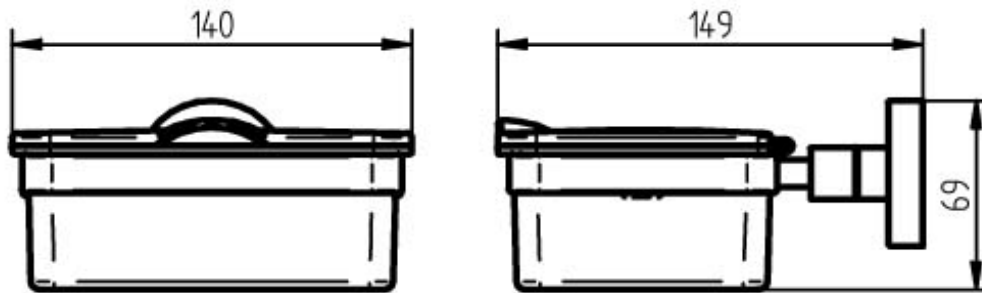

SPECIFICATION SHEET - bathroom accessories

BRAND:	HACEKA	Product Photo:
ORIGIN:	Netherlands	
SERIES:	KOSMOS	
PRODUCT DESCRIPTION:	Tissue paper holder with support	
MODEL No.	402330	
FINISH/COLOUR:	Chrome	
DIMENSIONS:	149 x 140 x 69mm	
OPTIONAL MATCHING PARTS:		

Technical Informations:

REMINDER:	Do not use cleaners containing abrasive cleansers, ammonia, bleach, acids, waxes, alcohol, solvents or other products not recommended for chrome.
	All information is for reference only, installation shall always be based on the actual product delivered.