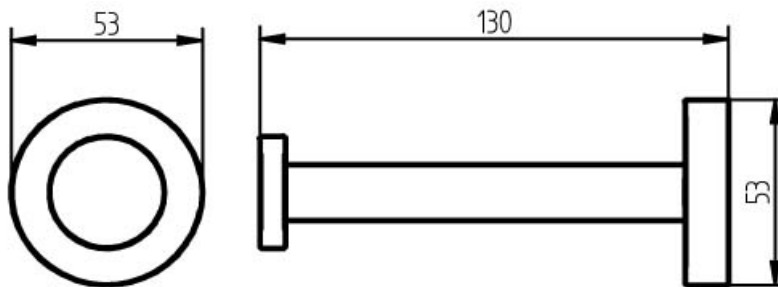

SPECIFICATION SHEET - bathroom accessories

BRAND:	HACEKA	Product Photo:
ORIGIN:	Netherlands	
SERIES:	KOSMOS	
PRODUCT DESCRIPTION:	Spare roll holder	
MODEL No.	402324	
FINISH/COLOUR:	Chrome	
DIMENSIONS:	130 x 53 x 53mm	
OPTIONAL MATCHING PARTS:		

Technical Informations:

REMINDER:	Do not use cleaners containing abrasive cleansers, ammonia, bleach, acids, waxes, alcohol, solvents or other products not recommended for chrome.
	All information is for reference only, installation shall always be based on the actual product delivered.