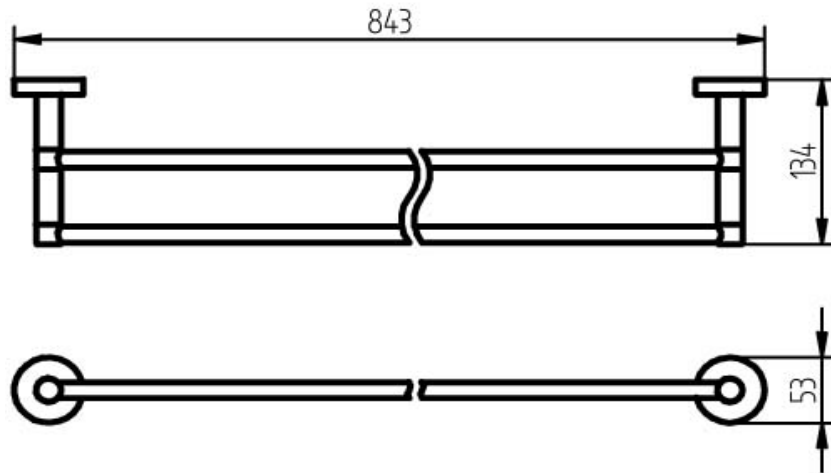

SPECIFICATION SHEET - bathroom accessories

BRAND:	HACEKA	Product Photo:
ORIGIN:	Netherlands	
SERIES:	KOSMOS	
PRODUCT DESCRIPTION:	Double towel rail 80cm	
MODEL No.	402322	
FINISH/COLOUR:	Chrome	
DIMENSIONS:	134 x 843 x 53mm	
OPTIONAL MATCHING PARTS:		

Technical Informations:

REMINDER:	Do not use cleaners containing abrasive cleansers, ammonia, bleach, acids, waxes, alcohol, solvents or other products not recommended for chrome. All information is for reference only, installation shall always be based on the actual product delivered.