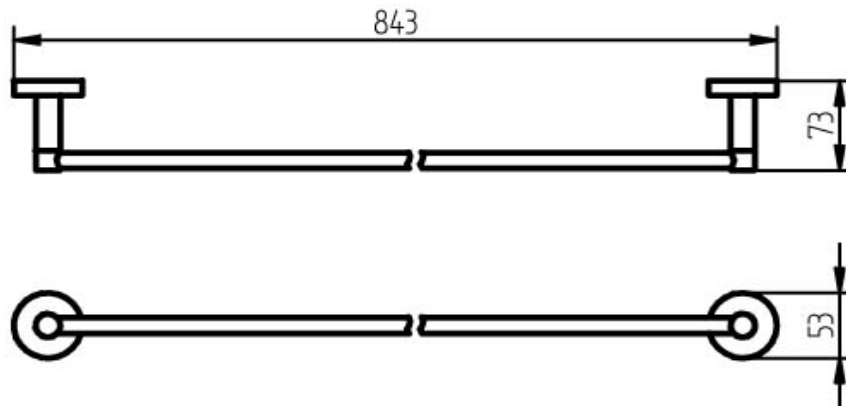

SPECIFICATION SHEET - bathroom accessories

BRAND:	HACEKA	Product Photo:
ORIGIN:	Netherlands	
SERIES:	KOSMOS	
PRODUCT DESCRIPTION:	Towel rail 80cm	
MODEL No.	402321	
FINISH/COLOUR:	Chrome	
DIMENSIONS:	73 x 843 x 53mm	
OPTIONAL MATCHING PARTS:		

Technical Informations:

REMINDER:	Do not use cleaners containing abrasive cleansers, ammonia, bleach, acids, waxes, alcohol, solvents or other products not recommended for chrome. All information is for reference only, installation shall always be based on the actual product delivered.