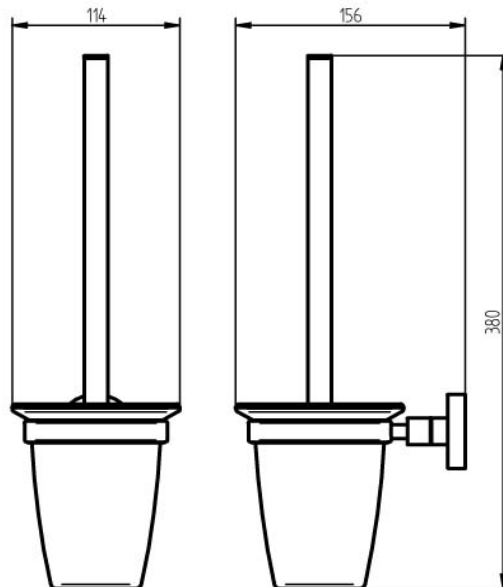

SPECIFICATION SHEET - bathroom accessories

BRAND:	HACEKA	Product Photo:
ORIGIN:	Netherlands	
SERIES:	KOSMOS	
PRODUCT DESCRIPTION:	W.c. brush + holder glass holder	
MODEL No.	402319	
FINISH/COLOUR:	Chrome	
DIMENSIONS:	156 x 114 x 380mm	
OPTIONAL MATCHING PARTS:		

Technical Informations:

REMINDER:	Do not use cleaners containing abrasive cleansers, ammonia, bleach, acids, waxes, alcohol, solvents or other products not recommended for chrome.
	All information is for reference only, installation shall always be based on the actual product delivered.