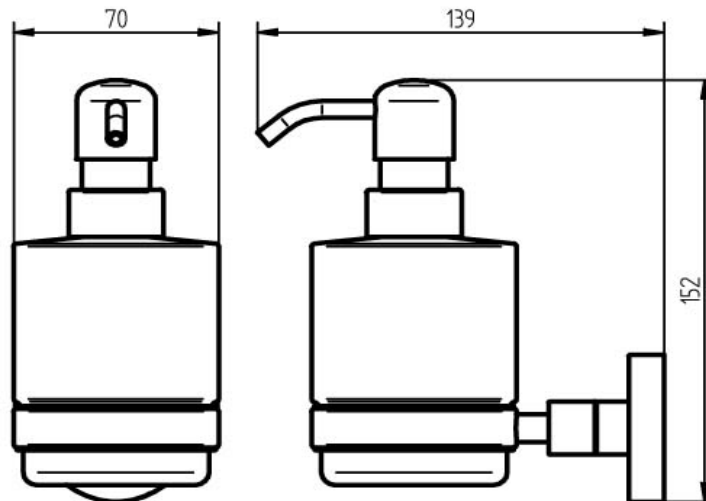

SPECIFICATION SHEET - bathroom accessories

BRAND:	HACEKA	Product Photo:
ORIGIN:	Netherlands	
SERIES:	KOSMOS	
PRODUCT DESCRIPTION:	Liquid soap dispenser with support plastic container	
MODEL No.	402316	
FINISH/COLOUR:	Chrome	
DIMENSIONS:	139 x 70 x 152mm	
OPTIONAL MATCHING PARTS:		

Technical Informations:

REMINDER:	Do not use cleaners containing abrasive cleansers, ammonia, bleach, acids, waxes, alcohol, solvents or other products not recommended for chrome.
	All information is for reference only, installation shall always be based on the actual product delivered.