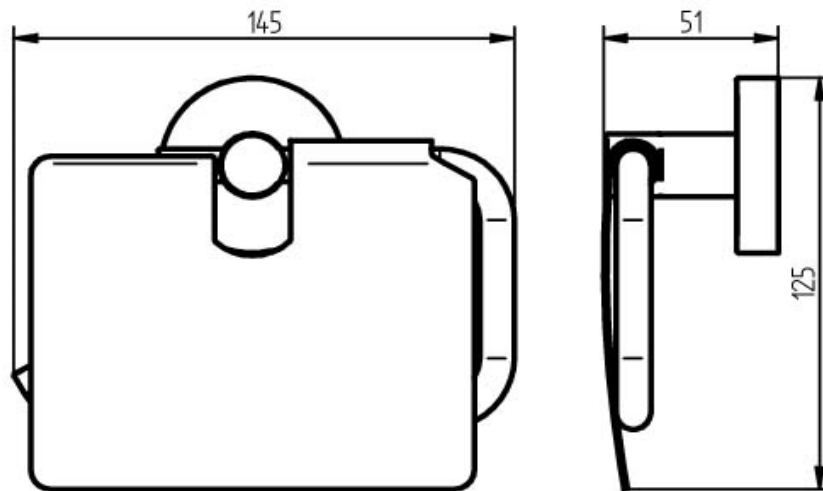

SPECIFICATION SHEET - bathroom accessories

BRAND:	HACEKA	Product Photo:
ORIGIN:	Netherlands	
SERIES:	KOSMOS	
PRODUCT DESCRIPTION:	Roll holder with lid	
MODEL No.	402313	
FINISH/COLOUR:	Chrome	
DIMENSIONS:	51 x 145 x 125mm	
OPTIONAL MATCHING PARTS:		

Technical Informations:

REMINDER:	Do not use cleaners containing abrasive cleansers, ammonia, bleach, acids, waxes, alcohol, solvents or other products not recommended for chrome.
	All information is for reference only, installation shall always be based on the actual product delivered.