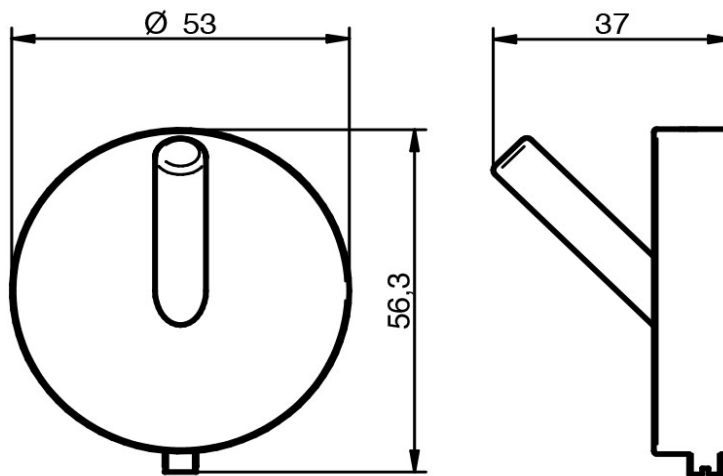

SPECIFICATION SHEET - bathroom accessories

BRAND:	HACEKA	Product Photo:
ORIGIN:	Netherlands	
SERIES:	KOSMOS	
PRODUCT DESCRIPTION:	Single robe hook	
MODEL No.	402312	
FINISH/COLOUR:	Chrome	
DIMENSIONS:	Ø53mm 37mm L x 56.3mm H	
OPTIONAL MATCHING PARTS:		

Technical Informations:

REMINDER:	Do not use cleaners containing abrasive cleansers, ammonia, bleach, acids, waxes, alcohol, solvents or other products not recommended for chrome. All information is for reference only, installation shall always be based on the actual product delivered.