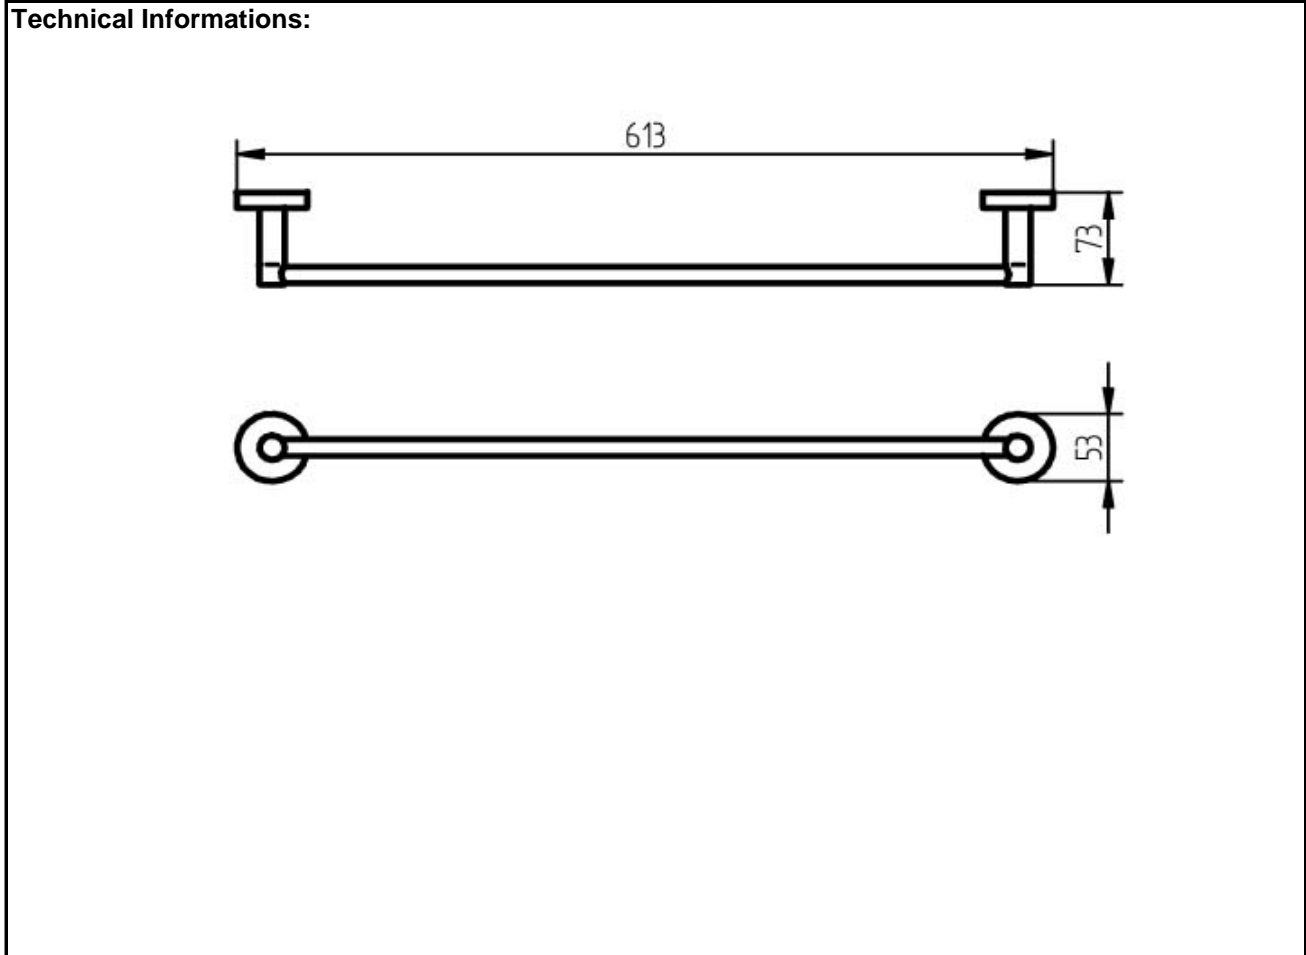

SPECIFICATION SHEET - bathroom accessories

BRAND:	HACEKA	Product Photo: 
ORIGIN:	Netherlands	
SERIES:	KOSMOS	
PRODUCT DESCRIPTION:	Towel rail 60cm	
MODEL No.	402309	
FINISH/COLOUR:	Chrome	
DIMENSIONS:	73 x 613 x 53mm	
OPTIONAL MATCHING PARTS:		