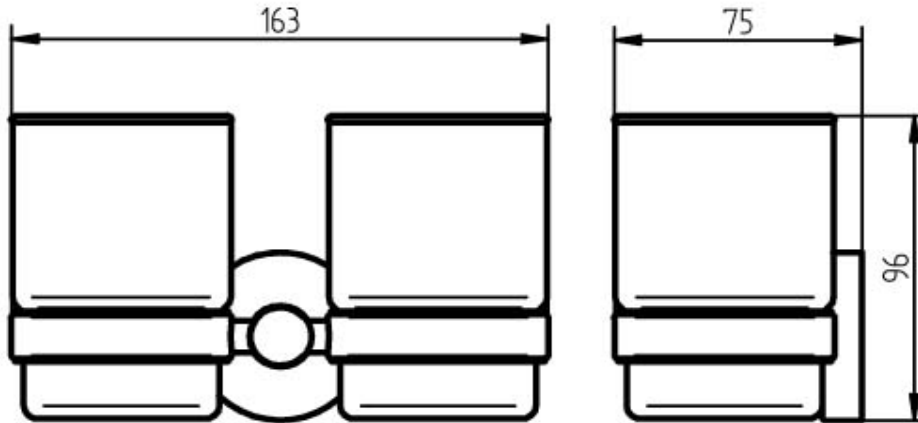

SPECIFICATION SHEET - bathroom accessories

BRAND:	HACEKA	Product Photo:
ORIGIN:	Netherlands	
SERIES:	KOSMOS	
PRODUCT DESCRIPTION:	Toothbrush holder with glass double	
MODEL No.	402308	
FINISH/COLOUR:	Chrome	
DIMENSIONS:	75 x 163 x 96mm	
OPTIONAL MATCHING PARTS:		

Technical Informations:

REMINDER:	Do not use cleaners containing abrasive cleansers, ammonia, bleach, acids, waxes, alcohol, solvents or other products not recommended for chrome.
	All information is for reference only, installation shall always be based on the actual product delivered.