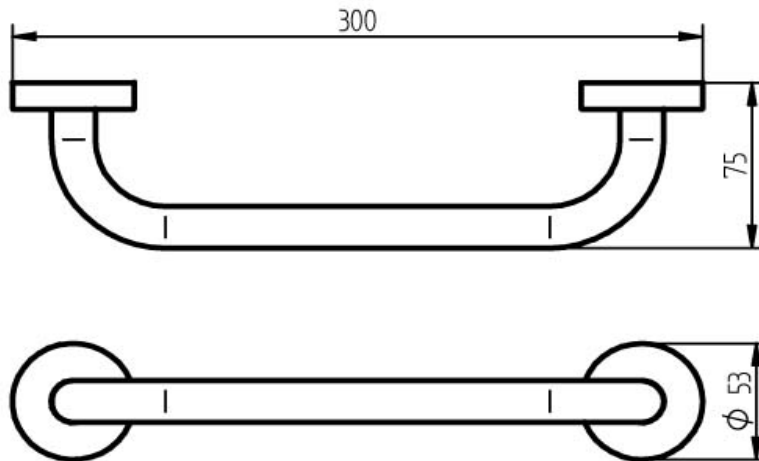

SPECIFICATION SHEET - bathroom accessories

BRAND:	HACEKA	Product Photo:
ORIGIN:	Netherlands	
SERIES:	KOSMOS	
PRODUCT DESCRIPTION:	Bath grip 25cm	
MODEL No.	402307	
FINISH/COLOUR:	Chrome	
DIMENSIONS:	75mm L x 300mm W	
OPTIONAL MATCHING PARTS:		

Technical Informations:

REMINDER:	Do not use cleaners containing abrasive cleansers, ammonia, bleach, acids, waxes, alcohol, solvents or other products not recommended for chrome.
	All information is for reference only, installation shall always be based on the actual product delivered.