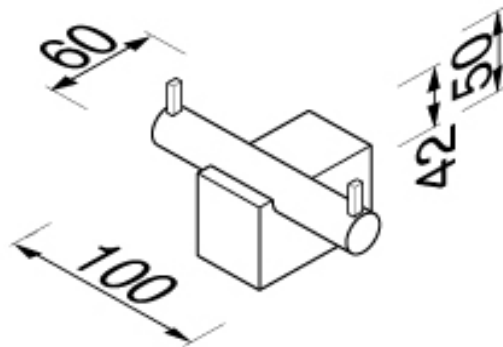

SPECIFICATION SHEET - bathroom accessories

BRAND:		Product Photo:
ORIGIN:	Netherlands	
SERIES:	NEXX	
PRODUCT DESCRIPTION:	Double hook	
MODEL No.	7515-02	
FINISH/COLOUR:	Chrome plated	
DIMENSIONS:	60mm L x 100mm W	
OPTIONAL MATCHING PARTS:		

Technical Informations:

REMINDER:	Do not use cleaners containing abrasive cleansers, ammonia, bleach, acids, waxes, alcohol, solvents or other products not recommended for chrome.
	All information is for reference only, installation shall always be based on the actual product delivered.