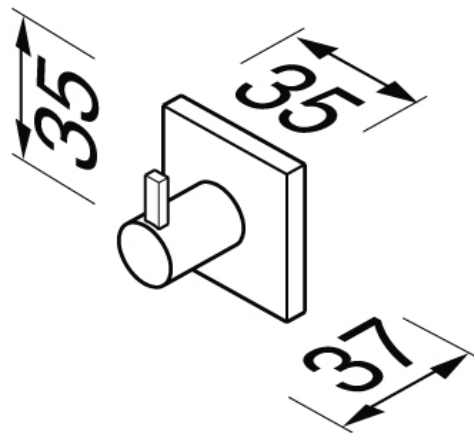

SPECIFICATION SHEET - bathroom accessories

BRAND:		Product Photo:
ORIGIN:	Netherlands	
SERIES:	NEXX	
PRODUCT DESCRIPTION:	Single robe Hook	
MODEL No.	7511-02	
FINISH/COLOUR:	Chrome plated	
DIMENSIONS:	37mm L x 35mm W x 35mm H	
OPTIONAL MATCHING PARTS:		

Technical Informations:

REMINDER:	Do not use cleaners containing abrasive cleansers, ammonia, bleach, acids, waxes, alcohol, solvents or other products not recommended for chrome.
	All information is for reference only, installation shall always be based on the actual product delivered.