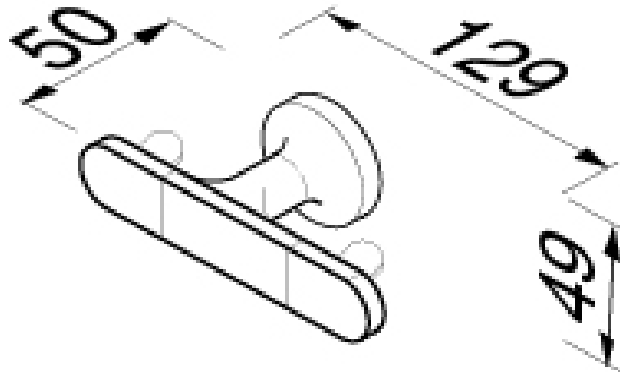

SPECIFICATION SHEET - bathroom accessories

BRAND:		Product Photo:
ORIGIN:	Netherlands	
SERIES:	TONE GOLD	
PRODUCT DESCRIPTION:	Double robe hook	
MODEL No.	7315-04	
FINISH/COLOUR:		
DIMENSIONS:	50mm L x 129mm W x 49mm H	
OPTIONAL MATCHING PARTS:		

Technical Informations:

REMINDER:	Do not use cleaners containing abrasive cleansers, ammonia, bleach, acids, waxes, alcohol, solvents or other products not recommended for chrome.
	All information is for reference only, installation shall always be based on the actual product delivered.