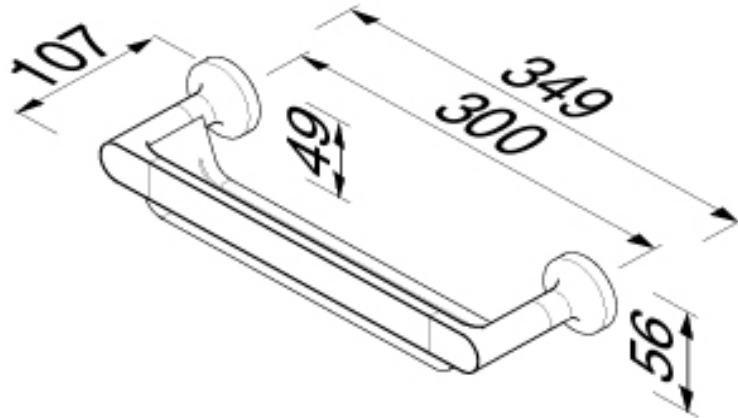

SPECIFICATION SHEET - bathroom accessories

BRAND:		Product Photo:
ORIGIN:	Netherlands	
SERIES:	STONE	
PRODUCT DESCRIPTION:	Bottle/sponge holder	
MODEL No.	7314-02	
FINISH/COLOUR:	Chrome plated	
DIMENSIONS:	107mm L x 349mm W x 56mm H	
OPTIONAL MATCHING PARTS:		

Technical Informations:

REMINDER:	Do not use cleaners containing abrasive cleansers, ammonia, bleach, acids, waxes, alcohol, solvents or other products not recommended for chrome. All information is for reference only, installation shall always be based on the actual product delivered.