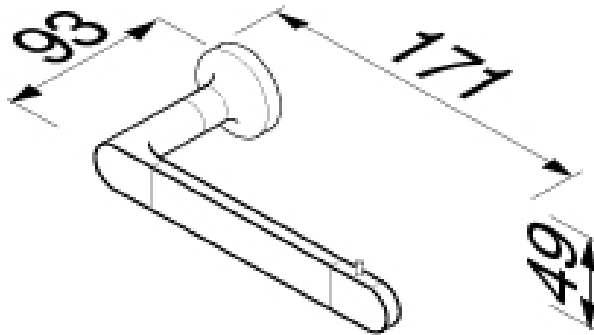

SPECIFICATION SHEET - bathroom accessories

BRAND:		Product Photo:
ORIGIN:	Netherlands	
SERIES:	TONE GOLD	
PRODUCT DESCRIPTION:	Roll holder	
MODEL No.	7309-04R	
FINISH/COLOUR:	Gold-plated	
DIMENSIONS:	93mm L x 171mm W x 49mm H	
OPTIONAL MATCHING PARTS:		

Technical Informations:

REMINDER:	Do not use cleaners containing abrasive cleansers, ammonia, bleach, acids, waxes, alcohol, solvents or other products not recommended for chrome.
	All information is for reference only, installation shall always be based on the actual product delivered.