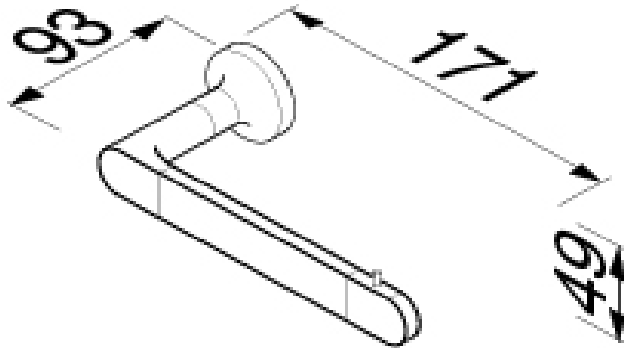

SPECIFICATION SHEET - bathroom accessories

BRAND:		Product Photo:
ORIGIN:	Netherlands	
SERIES:	STONE	
PRODUCT DESCRIPTION:	Roll holder	
MODEL No.	7309-02	
FINISH/COLOUR:	Chrome plated	
DIMENSIONS:	93mm L x 171mm W x 49mm H	
OPTIONAL MATCHING PARTS:		

Technical Informations:

REMINDER:	Do not use cleaners containing abrasive cleansers, ammonia, bleach, acids, waxes, alcohol, solvents or other products not recommended for chrome.
	All information is for reference only, installation shall always be based on the actual product delivered.