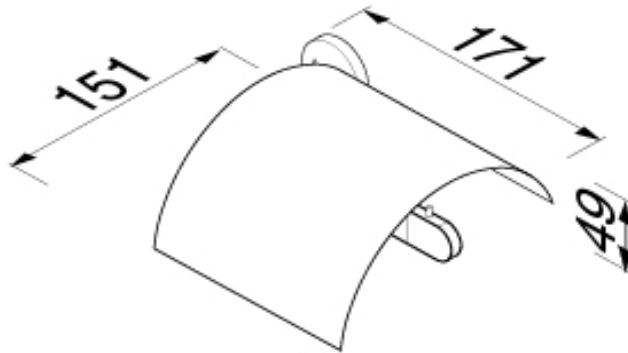

SPECIFICATION SHEET - bathroom accessories

BRAND:		Product Photo:
ORIGIN:	Netherlands	
SERIES:	TONE GOLD	
PRODUCT DESCRIPTION:	Roll holder with lid	
MODEL No.	7308-04R	
FINISH/COLOUR:	Gold-plated	
DIMENSIONS:	151mm L x 171mm W x 49mm H	
OPTIONAL MATCHING PARTS:		

Technical Informations:

REMINDER:	Do not use cleaners containing abrasive cleansers, ammonia, bleach, acids, waxes, alcohol, solvents or other products not recommended for chrome.
	All information is for reference only, installation shall always be based on the actual product delivered.