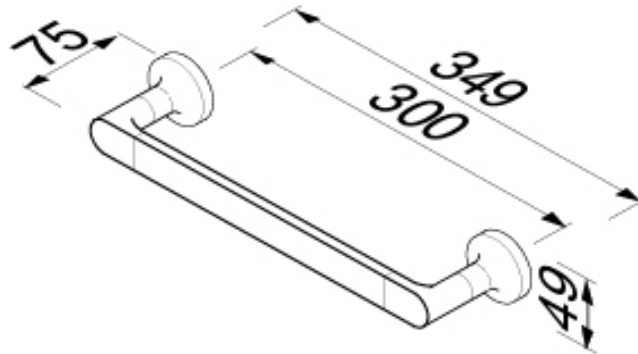

SPECIFICATION SHEET - bathroom accessories

BRAND:		Product Photo:
ORIGIN:	Netherlands	
SERIES:	TONE GOLD	
PRODUCT DESCRIPTION:	Grab bar 30cm	
MODEL No.	7306-04	
FINISH/COLOUR:	Gold-plated	
DIMENSIONS:	75mm L x 349mm W x 49mm H	
OPTIONAL MATCHING PARTS:		

Technical Informations:

REMINDER:	Do not use cleaners containing abrasive cleansers, ammonia, bleach, acids, waxes, alcohol, solvents or other products not recommended for chrome.
	All information is for reference only, installation shall always be based on the actual product delivered.