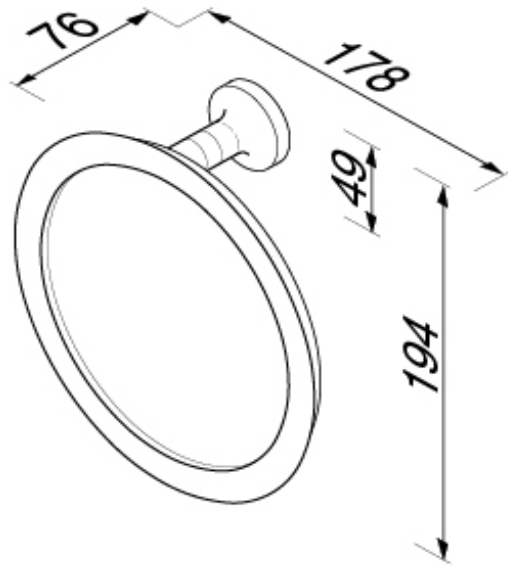

SPECIFICATION SHEET - bathroom accessories

BRAND:		Product Photo:
ORIGIN:	Netherlands	
SERIES:	TONE	
PRODUCT DESCRIPTION:	Towel ring	
MODEL No.	7304-02	
FINISH/COLOUR:	Chrome plated	
DIMENSIONS:	76mm L x 178mm W x 194mm H	
OPTIONAL MATCHING PARTS:		

Technical Informations:

REMINDER:	Do not use cleaners containing abrasive cleansers, ammonia, bleach, acids, waxes, alcohol, solvents or other products not recommended for chrome.
	All information is for reference only, installation shall always be based on the actual product delivered.