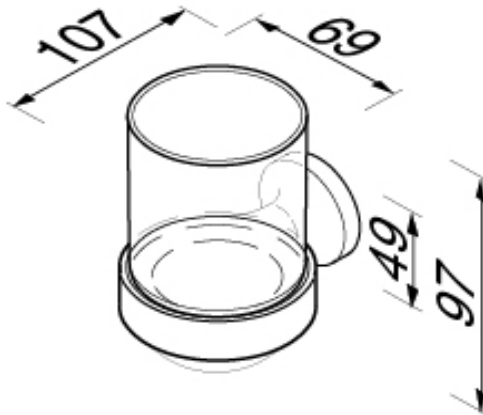

SPECIFICATION SHEET - bathroom accessories

BRAND:		Product Photo:
ORIGIN:	Netherlands	
SERIES:	TONE GOLD	
PRODUCT DESCRIPTION:	Glass holder	
MODEL No.	7302-04	
FINISH/COLOUR:	Gold-plated	
DIMENSIONS:	107mm L x 69mm W x 97mm H	
OPTIONAL MATCHING PARTS:		

Technical Informations:

REMINDER:	Do not use cleaners containing abrasive cleansers, ammonia, bleach, acids, waxes, alcohol, solvents or other products not recommended for chrome.
	All information is for reference only, installation shall always be based on the actual product delivered.