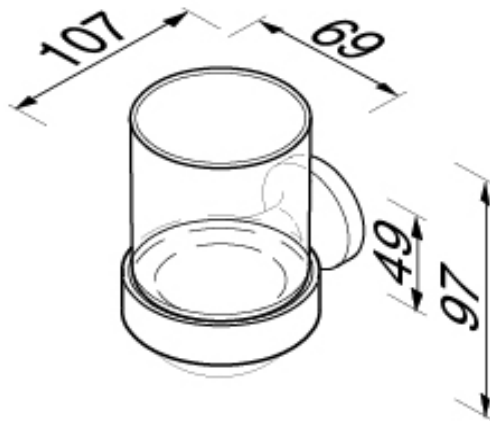

SPECIFICATION SHEET - bathroom accessories

BRAND:		Product Photo:
ORIGIN:	Netherlands	
SERIES:	TONE	
PRODUCT DESCRIPTION:	Tumbler Glass with holder	
MODEL No.	7302-02	
FINISH/COLOUR:	Chrome plated	
DIMENSIONS:	107mm L x 69mm W x 97mm H	
OPTIONAL MATCHING PARTS:		

Technical Informations:

REMINDER:	Do not use cleaners containing abrasive cleansers, ammonia, bleach, acids, waxes, alcohol, solvents or other products not recommended for chrome.
	All information is for reference only, installation shall always be based on the actual product delivered.