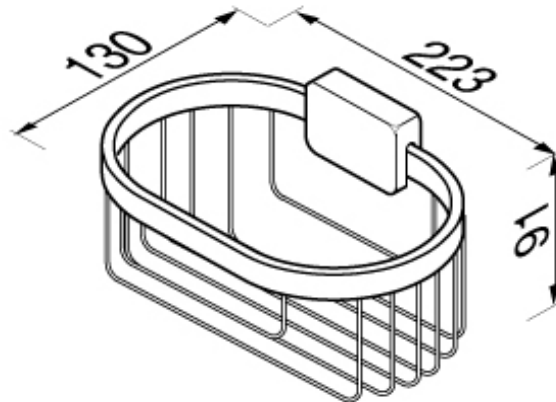

SPECIFICATION SHEET - bathroom accessories

BRAND:		Product Photo:
ORIGIN:	Netherlands	
SERIES:	BLOQ	
PRODUCT DESCRIPTION:	Bottle/sponge holder	
MODEL No.	7014	
FINISH/COLOUR:	Chrome plated	
DIMENSIONS:	130mm L x 223mm W x 91mm H	
OPTIONAL MATCHING PARTS:		

Technical Informations:

REMINDER:	Do not use cleaners containing abrasive cleansers, ammonia, bleach, acids, waxes, alcohol, solvents or other products not recommended for chrome.
	All information is for reference only, installation shall always be based on the actual product delivered.