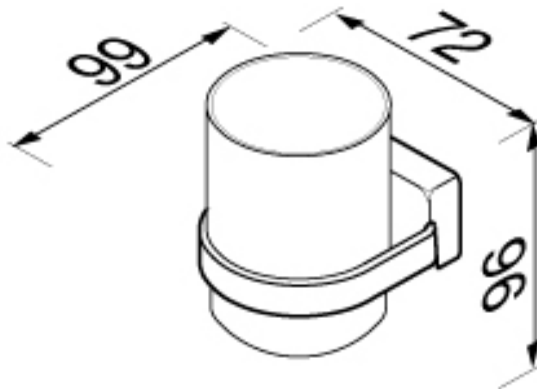

SPECIFICATION SHEET - bathroom accessories

BRAND:		Product Photo:
ORIGIN:	Netherlands	
SERIES:	BLOQ	
PRODUCT DESCRIPTION:	Tumbler glass with holder	
MODEL No.	7002	
FINISH/COLOUR:	Chrome plated	
DIMENSIONS:	99mm L x 72mm W x 96mm H	
OPTIONAL MATCHING PARTS:		

Technical Informations:

REMINDER:	Do not use cleaners containing abrasive cleansers, ammonia, bleach, acids, waxes, alcohol, solvents or other products not recommended for chrome.
	All information is for reference only, installation shall always be based on the actual product delivered.